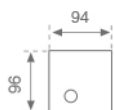

Product datasheet

10200923 **BAZZ ACC. 2M REC BOX**

**Description:**

Accessory for recessed luminaire model BAZZ ACC. 2M REC BOX, LAMP brand. Recessing box type made of iron with electro coating treatment.

**Finish:** CATAPHORESIS

**Dimensions:** 2.028 x 94 x 96 mm

**Weight:** 7.514 g

**IEE :**

**Installation:**

**Lamp:**

**Type:**

**CRI :**