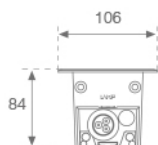

**Finish:** Anodized matte black

**Dimensions:** 1.043 x 106 x 84 mm

**Weight:** 5.280 g

**IEE :** A+

**Installation:** Floor recessed

**Lamp:**

**Type:** MID POWER LG

**°K :** 3000

**Technical features:**

**Quality certificates:**

**Photometrical data:**

**Light output:** 1.781 lm      **Efficacy:** 81,3 lm/w

**Assembly**

**Product code:** 10200913  
**Description:** BAZZ ACC. 1M REC BOX

**Product code:** 9600170  
**Description:** ACC. IP68 Ø8-10MM CONNECTOR

**Product code:** 9600180  
**Description:** ACC. IP68 Ø6,5-12MM CONNECTOR