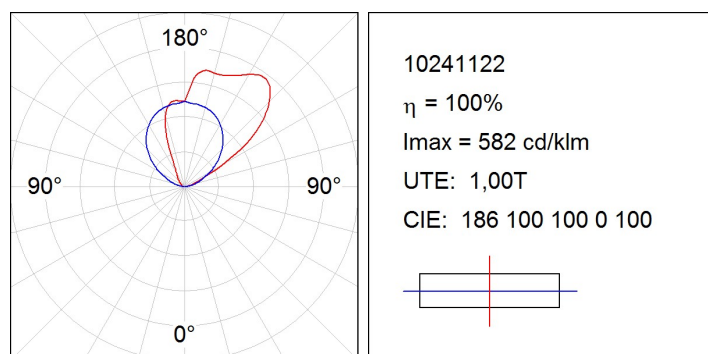

Technical features:

Quality certificates:

Photometrical data:

Light output: 3.628 lm   **Efficacy:** 86,4 lm/w