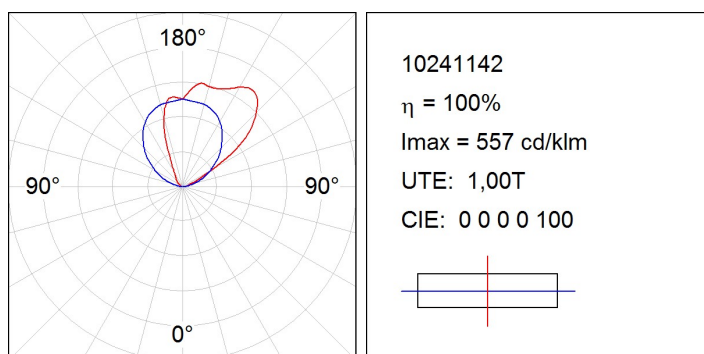

Power: 26W

CRI :

Electrical features:

Gear: Electronic

Power Supply: 110-240V 50-60Hz

Plum: 31.2W

Technical features:

Quality certificates:

Photometrical data:

Light output: 706 lm

Efficacy: 22,6 lm/w

Assembly

Product code: 10200913
Description: BAZZ ACC. 1M REC BOX

Product code: 9600170
Description: ACC. IP68 Ø8-10MM CONNECTOR

Product code: 9600180
Description: ACC. IP68 Ø6,5-12MM CONNECTOR