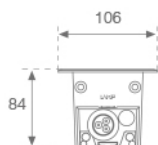

Finish: Anodized matte black

Dimensions: 1.043 x 106 x 84 mm

Weight: 5.544 g

IEE : A+

Installation: Floor recessed

Lamp:

Type: MID POWER AVAGO

°K : RGBW

Photometrical data:

Light output: 706 lm

Efficacy: 22,6 lm/w

Assembly

Product code: 10200913
Description: BAZZ ACC. 1M REC BOX

Product code: 9600170
Description: ACC. IP68 Ø8-10MM CONNECTOR

Product code: 9600180
Description: ACC. IP68 Ø6,5-12MM CONNECTOR

Adjustment and control

Product code: 9640790
Description: ACC. DMX/RDM CHANNEL ADDRESSING USB