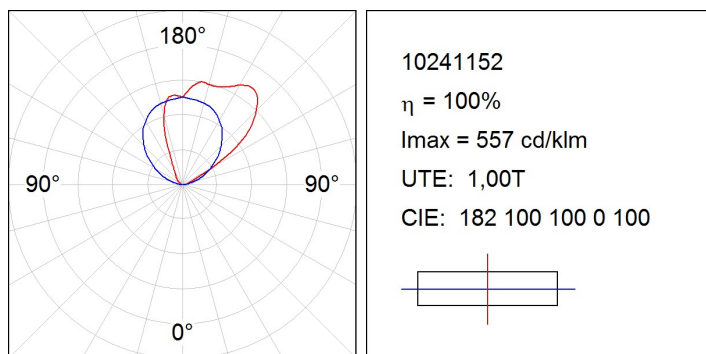

LED Lifetime: 50.000 L80

CRI : 80

Power: 40W

MacAdam: <3

Electrical features:

Gear: Electronic

Power Supply: 220-240V 50-60Hz

Plum: 43.5W

Technical features:

Quality certificates:

Photometrical data:

Light output: 3.442 lm **Efficacy:** 79,1 lm/w

Assembly

Product code: 10200923
Description: BAZZ ACC. 2M REC BOX

Product code: 9600170
Description: ACC. IP68 Ø8-10MM CONNECTOR