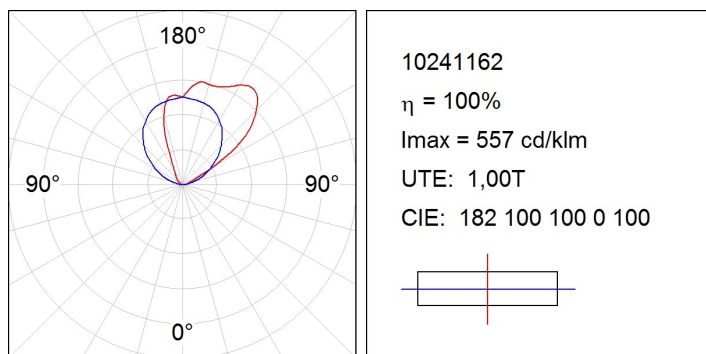

Finish: Anodized matte black

Dimensions: 2.036 x 106 x 84 mm

Weight: 9.886 g

IEE : A+

Installation: Floor recessed

Lamp:

Type: MID POWER LG

LED Lifetime: 50.000 L80

Technical features:

Quality certificates:

Photometrical data:

Light output: 3.555 lm **Efficacy:** 81,7 lm/w

Assembly

Product code: 10200923
Description: BAZZ ACC. 2M REC BOX

Product code: 9600170
Description: ACC. IP68 Ø8-10MM CONNECTOR