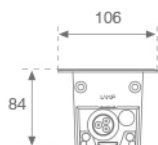

Finish: Anodized matte black

Dimensions: 2.036 x 106 x 84 mm

Weight: 9.886 g

IEE : A+

Installation: Floor recessed

Lamp:

Type: MID POWER LG

LED Lifetime: 50.000 L80

Technical features:

Quality certificates:

Photometrical data:

Light output: 3.555 lm **Efficacy:** 81,7 lm/w

Assembly

Product code: 10200923
Description: BAZZ ACC. 2M REC BOX

Product code: 9600170
Description: ACC. IP68 Ø8-10MM CONNECTOR

Product code: 9600180
Description: ACC. IP68 Ø6,5-12MM CONNECTOR