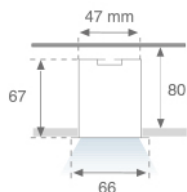

**Finish:** Gloss grey

**Dimensions:** 1.137 x 66 x 67 mm

**Weight:** 2.166 g

**IEE :** A++

**Installation:** Recessed

**Recessing measures:** 1,147 x 52 x 80 mm