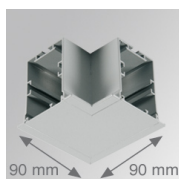

Product code:	Description:
4705210	FIL ACC. REC 90° CORNER WH.
4705213	FIL ACC. REC 90° CORNER GR.