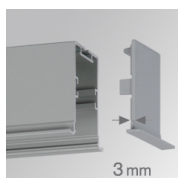

Product code:	Description:
4706450	FIL ACC. REC END COVER WH.
4706453	FIL ACC. REC END COVER GR.